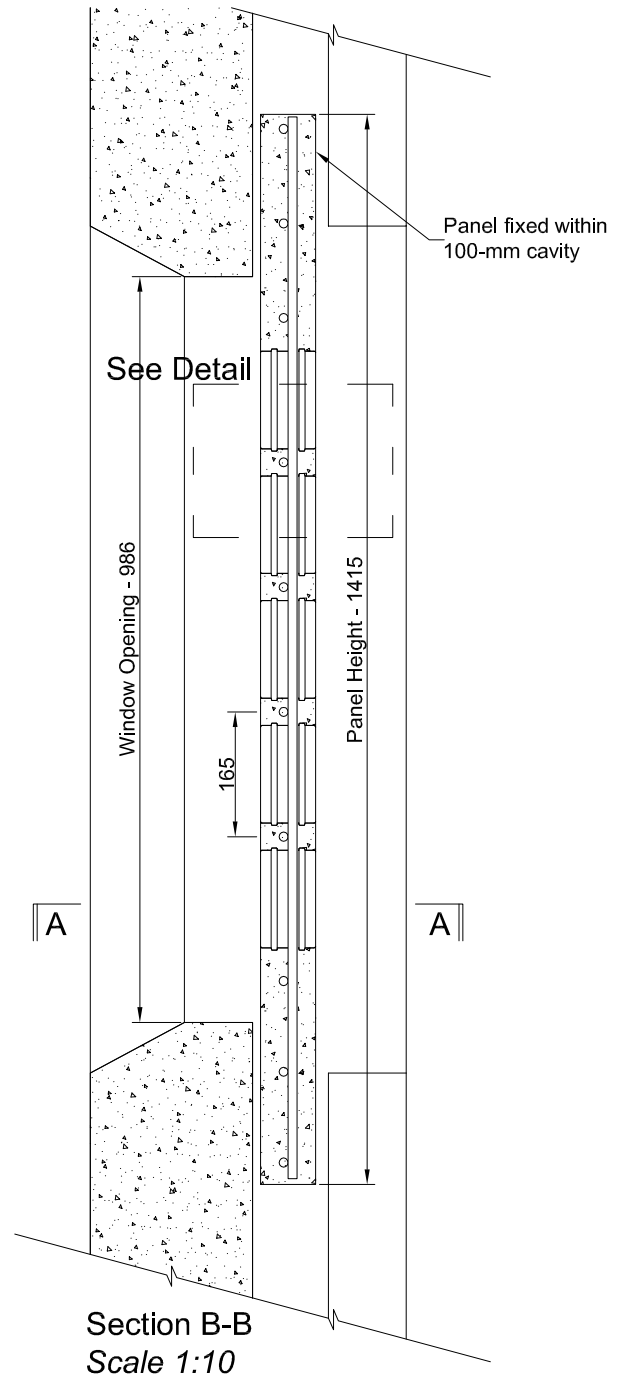

NEW AGE GLASS SECURITY PANELS

Technical Information

Sheet 4

NAG-S165/70

Other panels sizes available. Contact New Age Glass for details.

Security Windows - Sheet 4 - 19 October 2011

Security Window Details

130x130x73 mm Toughened Block