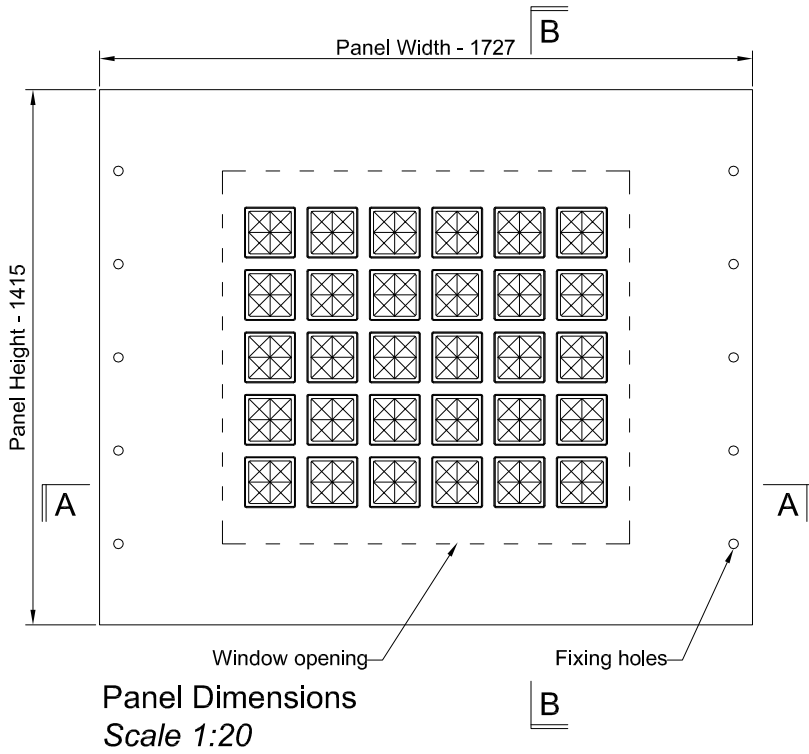

NEW AGE GLASS SECURITY PANELS

Technical Information

Sheet 4

NAG-S165/70

Other panels sizes available. Contact New Age Glass for details.

Security Windows - Sheet 4 - 19 October 2011

Security Window Details

130x130x73 mm Toughened Block