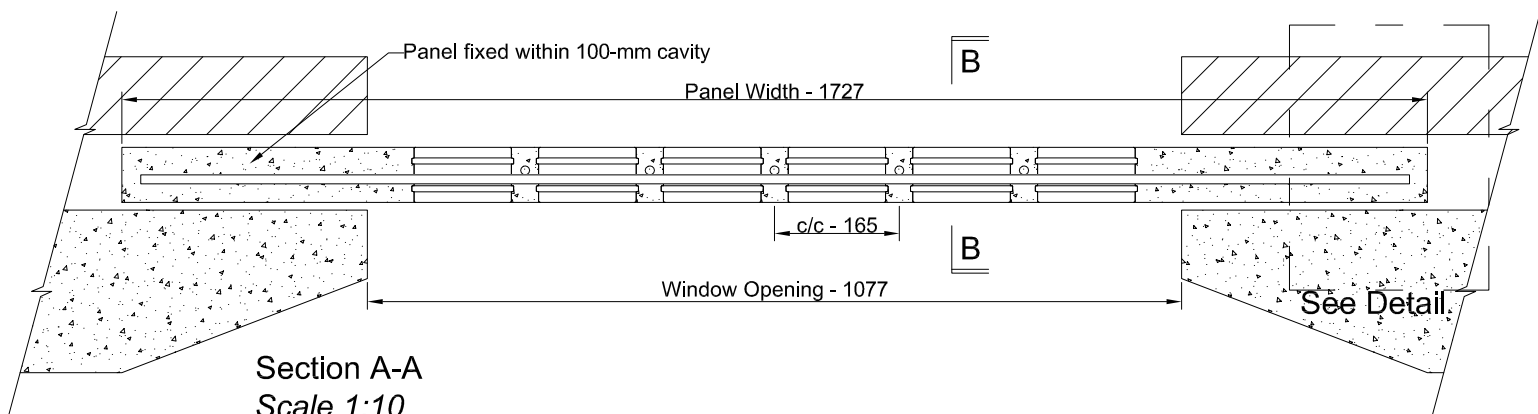

NEW AGE GLASS SECURITY PANELS

Technical Information

Sheet 4

NAG-S165/70

Other panels sizes available. Contact New Age Glass for details.

Security Windows - Sheet 4 - 19 October 2011

Security Window Details

130x130x73 mm Toughened Block