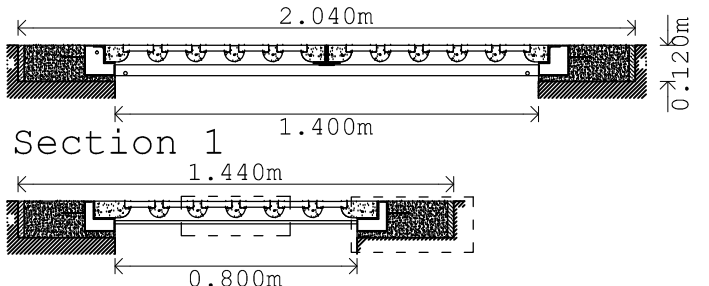

Plan

Plan of frame

Section 1 - showing flaps open

Section 1
 Section 2

Typical Bearing
 Scale 1:5

Glass Details
 Scale 1:10

NEW AGE GLASS
 Unit-4, Pheonix Business Centre
 Spur Road
 CHICHESTER
 West Sussex PO19 8PN
 01243 790414 - info@newageglass.co.uk

Drawing Number NAG - DFAH 2	Rev A	Issue Date 1 December 2017
Double Flap Access Hatch 2		
Scale: 1:25, 1:10 and 1:5 @A4		
Rev A: 100x100 mm lens at 127 c/c		

Project Double Leaf Access Hatch
--

Address
Status Estimation

Length of this border - 190-mm

Length of this border - 277-mm