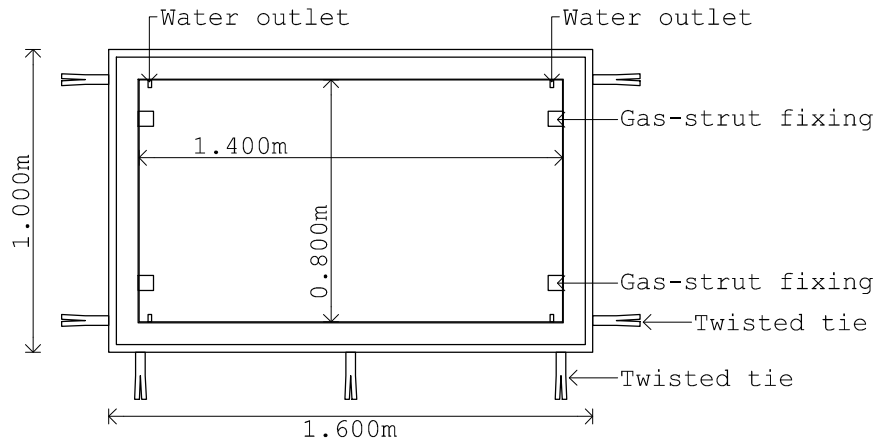

Plan

Plan of frame

Section 1 - showing flaps open

Section 1
 Section 2

Typical Bearing
 Scale 1:5

Glass Details
 Scale 1:10

NEW AGE GLASS
 Unit-4, Pheonix Business Centre
 Spur Road
 CHICHESTER
 West Sussex PO19 8PN
 01243 790414 - info@newageglass.co.uk

Drawing Number NAG - DFAH 2	Rev A	Issue Date 1 December 2017
Double Flap Access Hatch 2		
Scale: 1:25, 1:10 and 1:5 @A4		
Rev A: 100x100 mm lens at 127 c/c		

Project Double Leaf Access Hatch
--

Address
Status Estimation

Length of this border - 190-mm

Length of this border - 277-mm