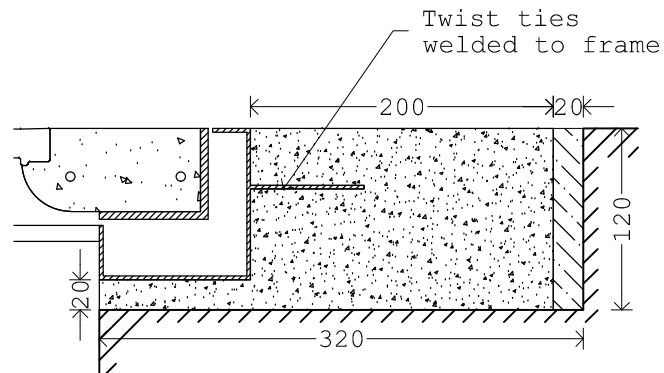

Plan

Plan of frame

Section 1 - showing flaps open

Section 1
 Section 2

Typical Bearing
 Scale 1:5

Glass Details
 Scale 1:10

NEW AGE GLASS
 Unit-4, Pheonix Business Centre
 Spur Road
 CHICHESTER
 West Sussex PO19 8PN
 01243 790414 - info@newageglass.co.uk

Drawing Number NAG - DFAH 2	Rev A	Issue Date 1 December 2017
Double Flap Access Hatch 2		
Scale: 1:25, 1:10 and 1:5 @A4		
Rev A: 100x100 mm lens at 127 c/c		

Project Double Leaf Access Hatch
--

Address
Status Estimation

Length of this border - 190-mm

Length of this border - 277-mm