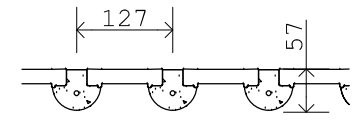

Plan

Plan of frame

Section 1 - showing flaps open

Section 1
 Section 2

Typical Bearing
 Scale 1:5

Glass Details
 Scale 1:10

NEW AGE GLASS
 Unit-4, Pheonix Business Centre
 Spur Road
 CHICHESTER
 West Sussex PO19 8PN
 01243 790414 - info@newageglass.co.uk

Drawing Number NAG - DFAH 2	Rev A	Issue Date 1 December 2017
Double Flap Access Hatch 2		
Scale: 1:25, 1:10 and 1:5 @A4		
Rev A: 100x100 mm lens at 127 c/c		

Project Double Leaf Access Hatch
--

Address
Status Estimation

Length of this border - 190-mm

Length of this border - 277-mm