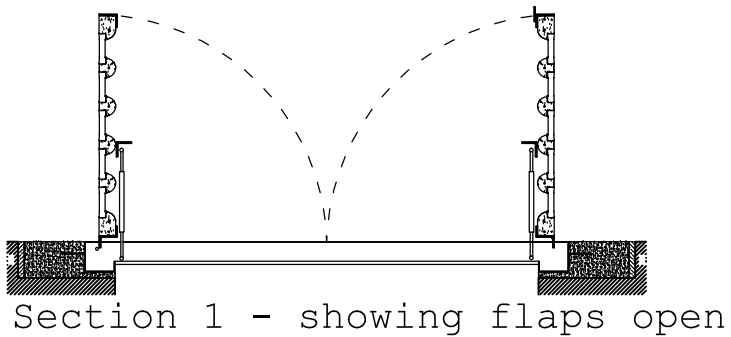

Plan

Plan of frame

Section 1 - showing flaps open

Section 1
 Section 2

Typical Bearing
 Scale 1:5

Glass Details
 Scale 1:10

NEW AGE GLASS
 Unit-4, Pheonix Business Centre
 Spur Road
 CHICHESTER
 West Sussex PO19 8PN
 01243 790414 - info@newageglass.co.uk

Drawing Number NAG - DFAH 2	Rev A	Issue Date 1 December 2017
Double Flap Access Hatch 2		
Scale: 1:25, 1:10 and 1:5 @A4		
Rev A: 100x100 mm lens at 127 c/c		

Project Double Leaf Access Hatch
--

Address
Status Estimation

Length of this border - 190-mm

Length of this border - 277-mm