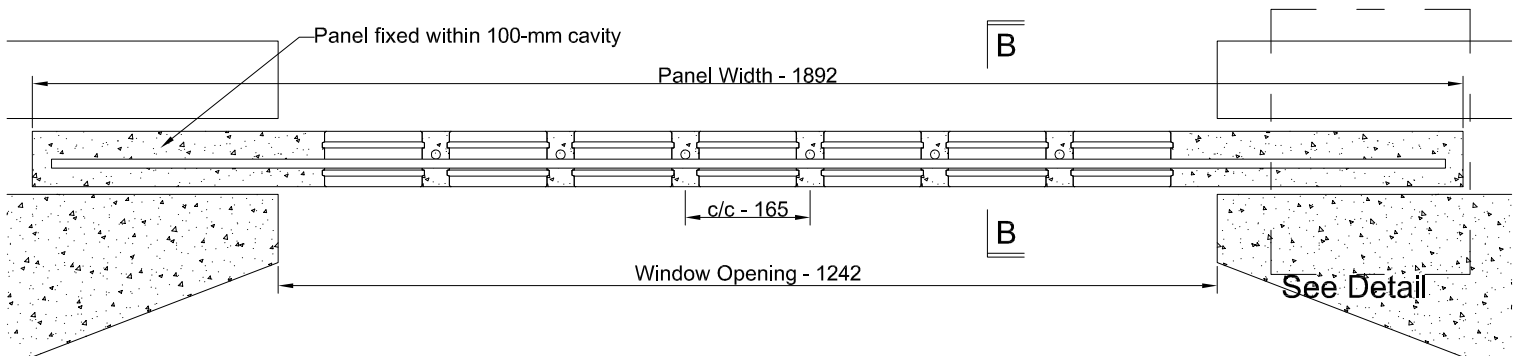

Technical Details - Security Window - 130 mm Glass-Block - 165 mm c/c

130x130x73 mm Toughened Block

Panel Dimensions
Scale 1:20

Section B-B
Scale 1:10

Section A-A
Scale 1:10

New Age Glass

Unit 4, Phoenix Business Centre, Spur Road, Chichester, West Sussex, PO19 8PN
01243 720414 - www.newageglass.co.uk