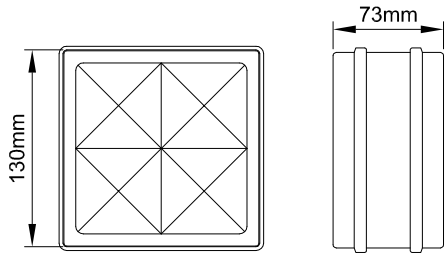

Technical Details - Security Window - 130 mm Glass-Block - 165 mm c/c

130x130x73 mm Toughened Block

Panel Dimensions
Scale 1:20

Section B-B
Scale 1:10

Section A-A
Scale 1:10

New Age Glass

Unit 4, Phoenix Business Centre, Spur Road, Chichester, West Sussex, PO19 8PN
01243 720414 - www.newageglass.co.uk