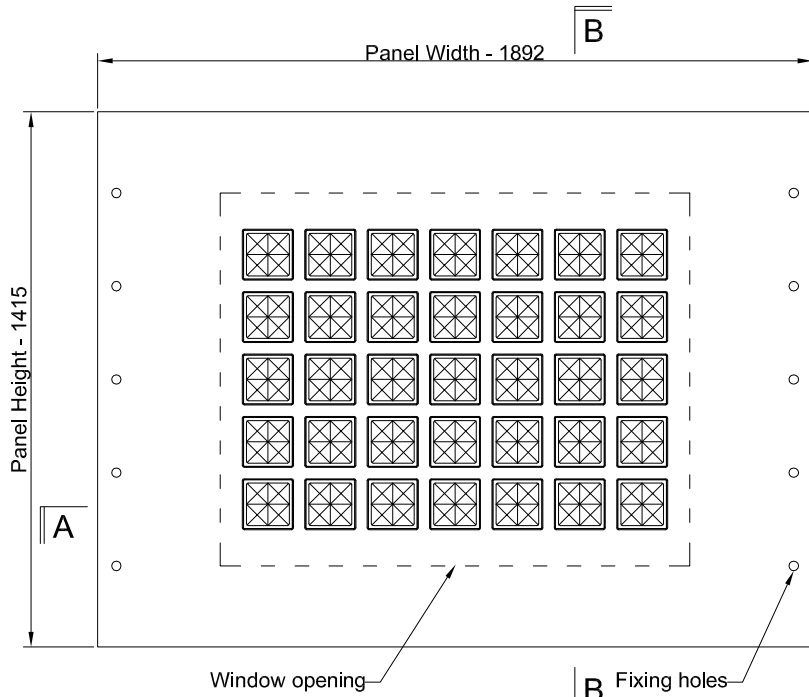

Technical Details - Security Window - 130 mm Glass-Block - 165 mm c/c

130x130x73 mm Toughened Block

Panel Dimensions
Scale 1:20

Section B-B
Scale 1:10

Section A-A
Scale 1:10

New Age Glass

Unit 4, Phoenix Business Centre, Spur Road, Chichester, West Sussex, PO19 8PN
01243 720414 - www.newageglass.co.uk