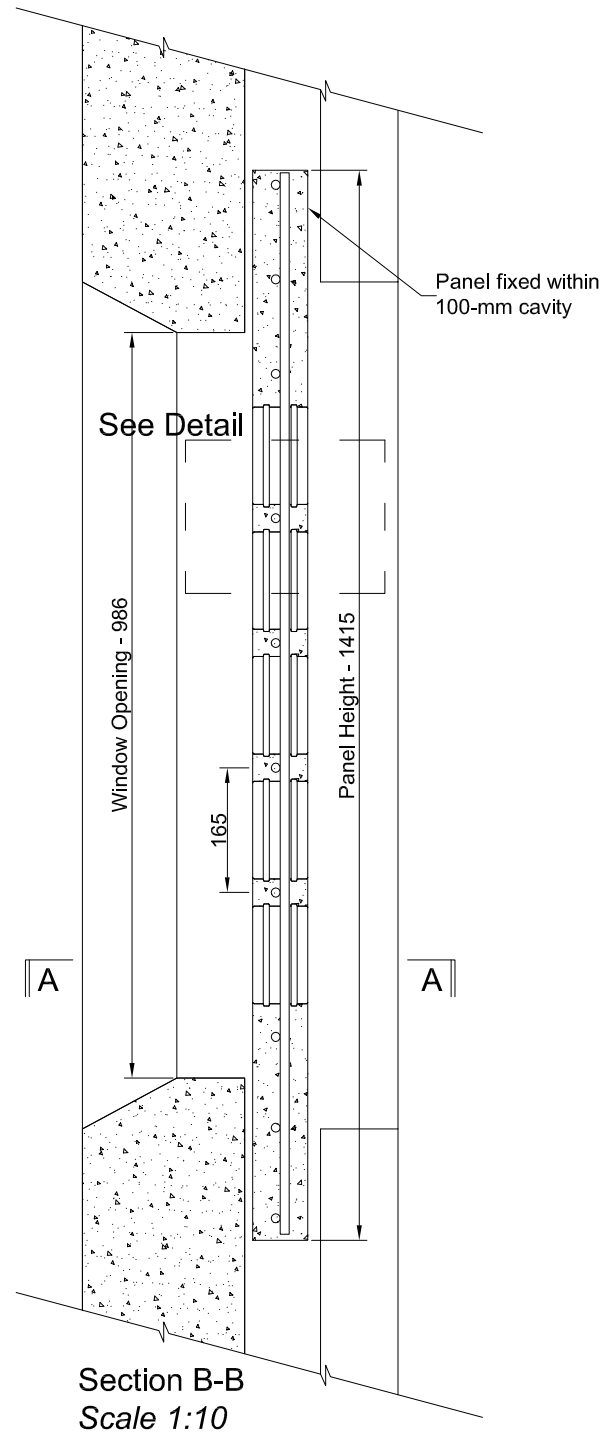

Technical Details - Security Window - 130 mm Glass-Block - 165 mm c/c

130x130x73 mm Toughened Block

Panel Dimensions
Scale 1:20

Section B-B
Scale 1:10

Section A-A
Scale 1:10

New Age Glass

Unit 4, Phoenix Business Centre, Spur Road, Chichester, West Sussex, PO19 8PN
01243 720414 - www.newageglass.co.uk